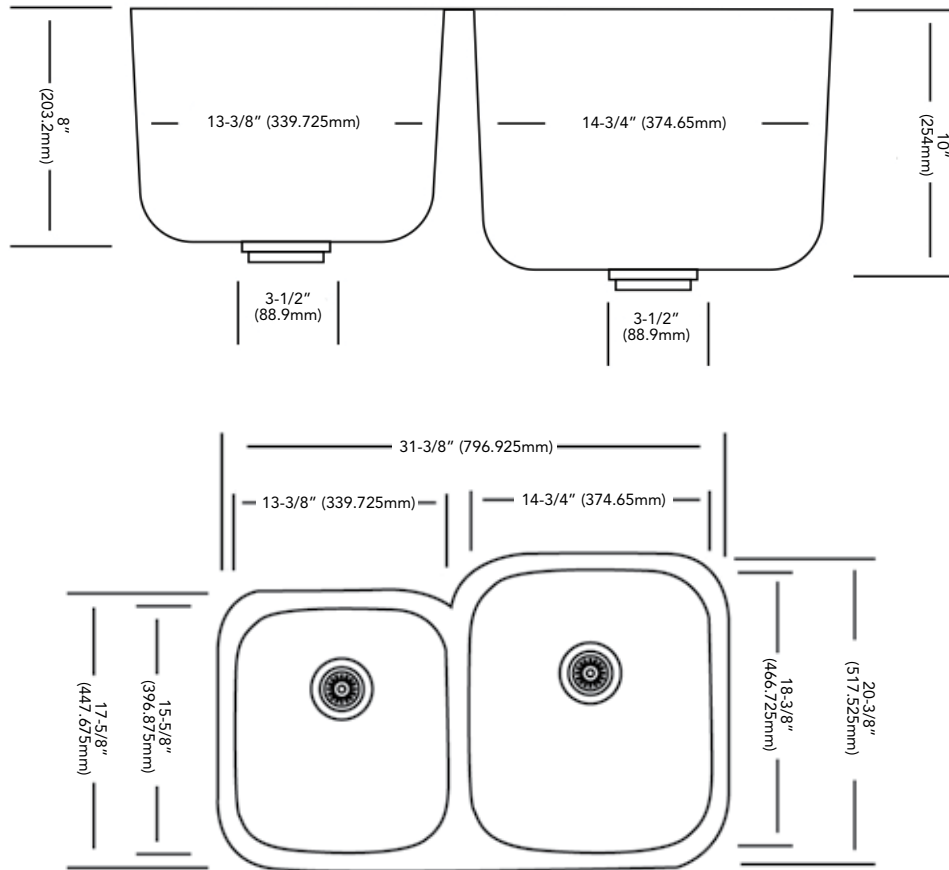

Mirabelle™

KITCHEN SINKS

TWO-BOWL RIGHT-HAND UNDERMOUNT SINK

Dimensions:

31-3/8" x 20-3/8" overall size
13-3/8" x 15-5/8" bowl size (small)
14-3/4" x 18-3/8" bowl size (large)
8" bowl depth (small)
10" bowl depth (large)
3-1/2" drain diameter

Product Codes:

MIRUT3221R (brushed satin finish)
MIRUT3221PR (polished satin finish)

- Type 304 stainless steel
- 18 gauge
- Sound absorption pads and coating to minimize vibration and sound and increase durability
- Mounting hardware and cutout template included
- Installation, operating, and care and maintenance instructions included
- Limited lifetime warranty
- Meets ASME/ANSI A 112.19.3M
- cUPC/IAPMO listed

Mirabelle™

KITCHEN SINKS

TWO-BOWL RIGHT-HAND UNDERMOUNT SINK

Product Codes:

MIRUT3221R (brushed satin finish)

MIRUT3221PR (polished satin finish)

Note: All dimensions and specifications are nominal and may vary +/- 1/4. Use actual products for accuracy in critical situations.